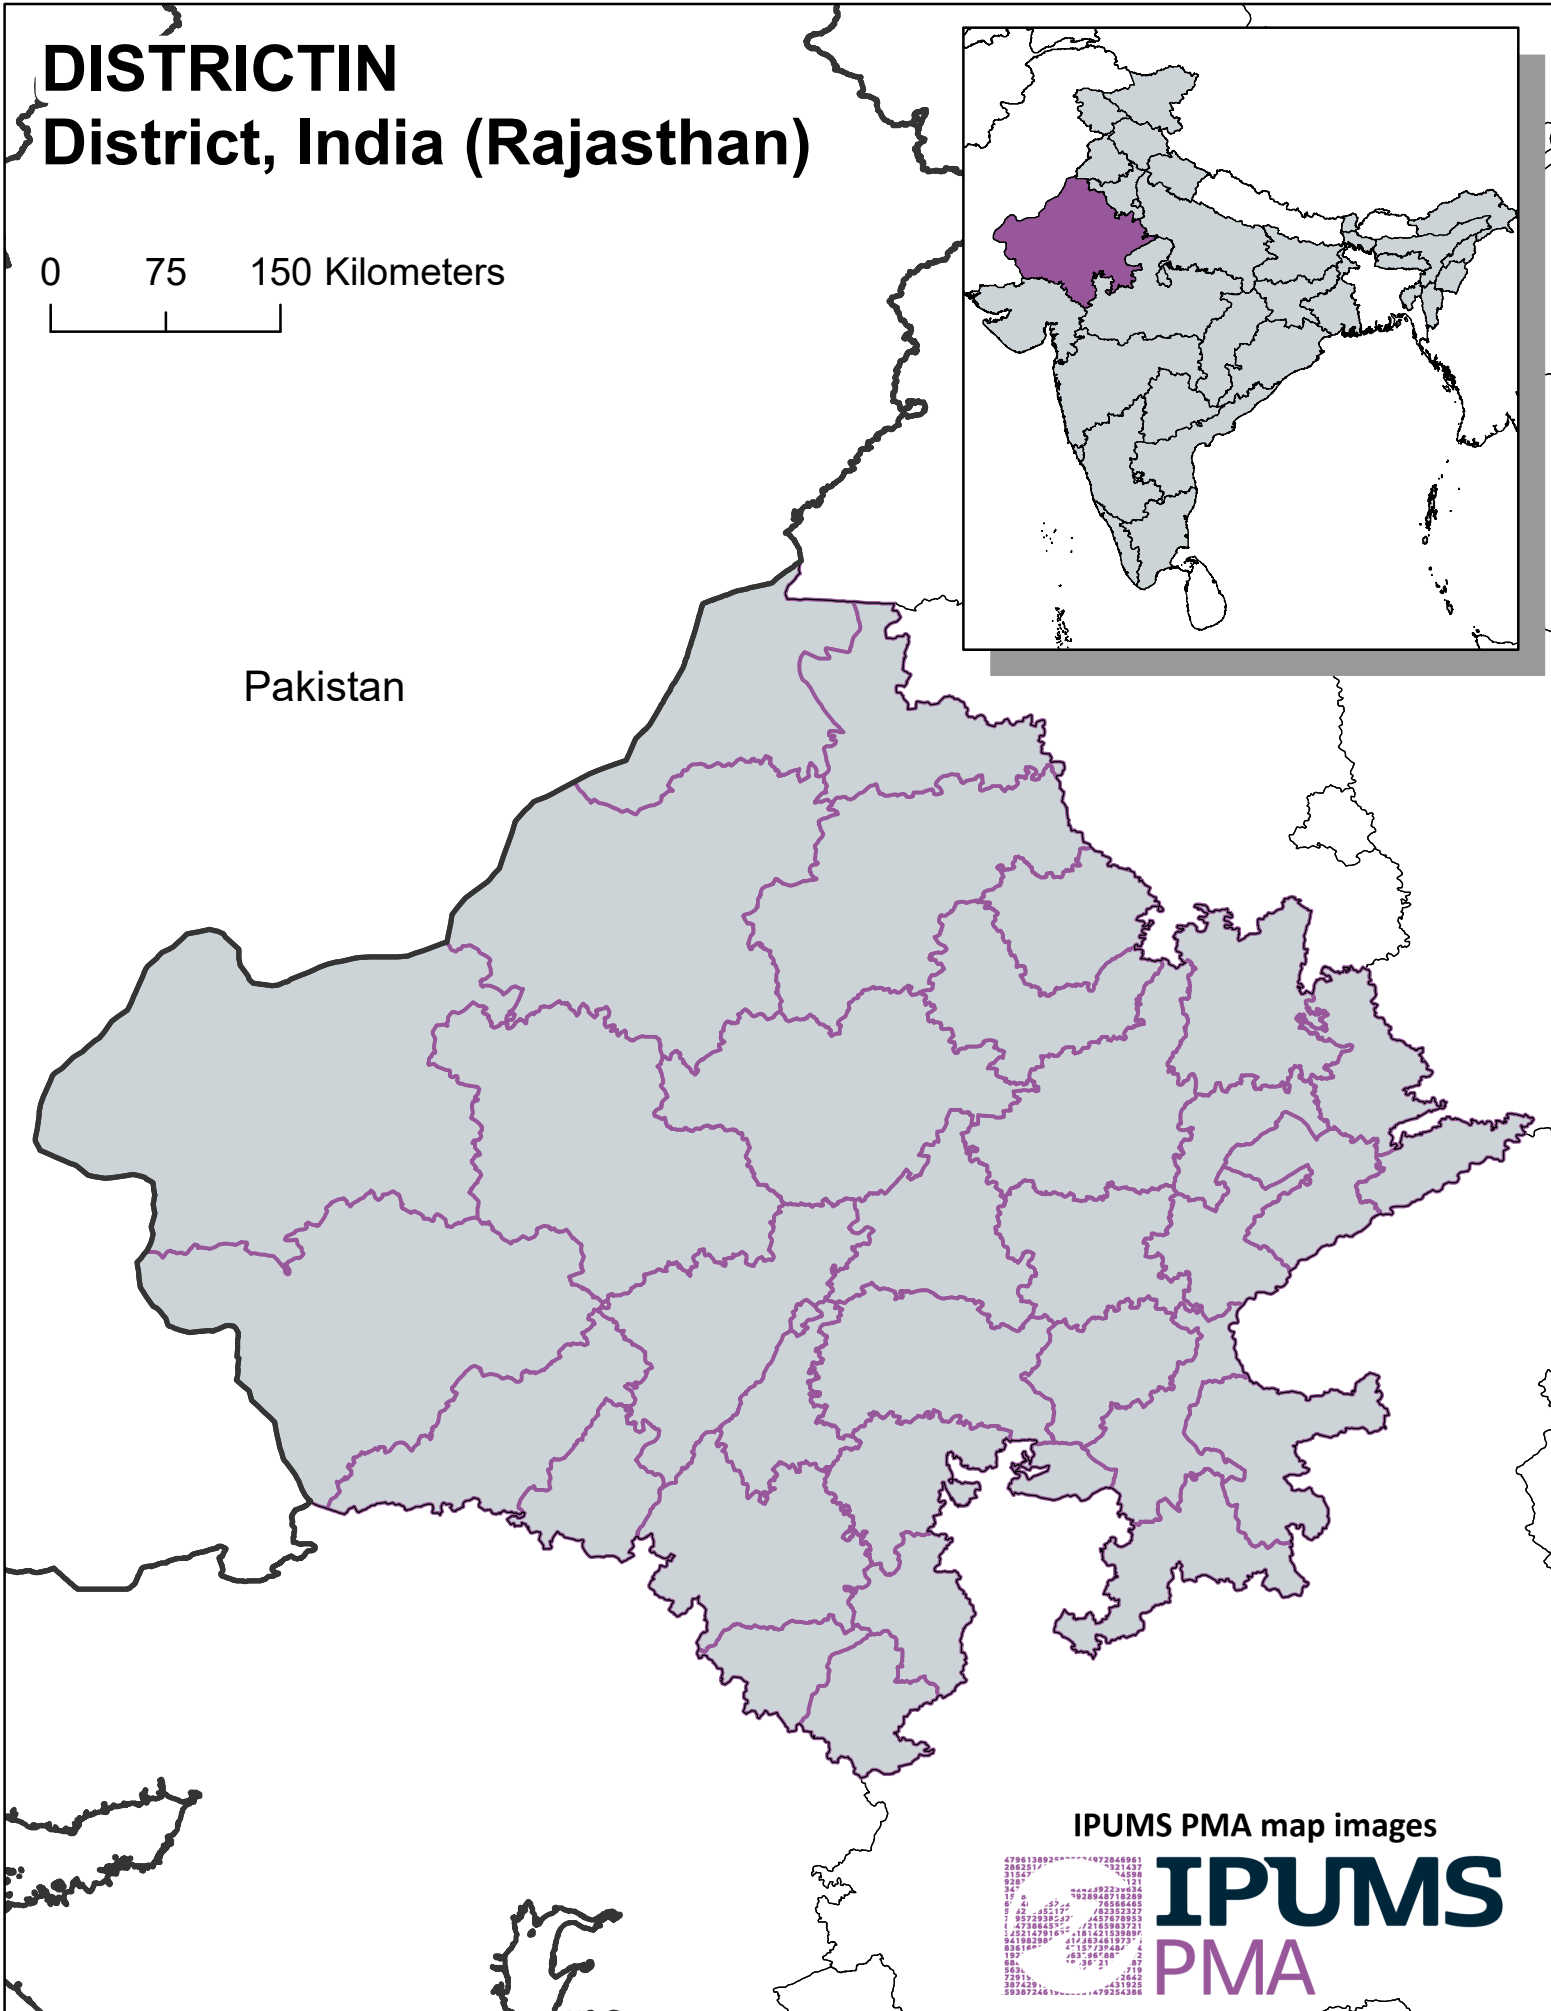

DISTRICTIN

District, India (Rajasthan)

0 75 150 Kilometers

Pakistan

IPUMS PMA map images