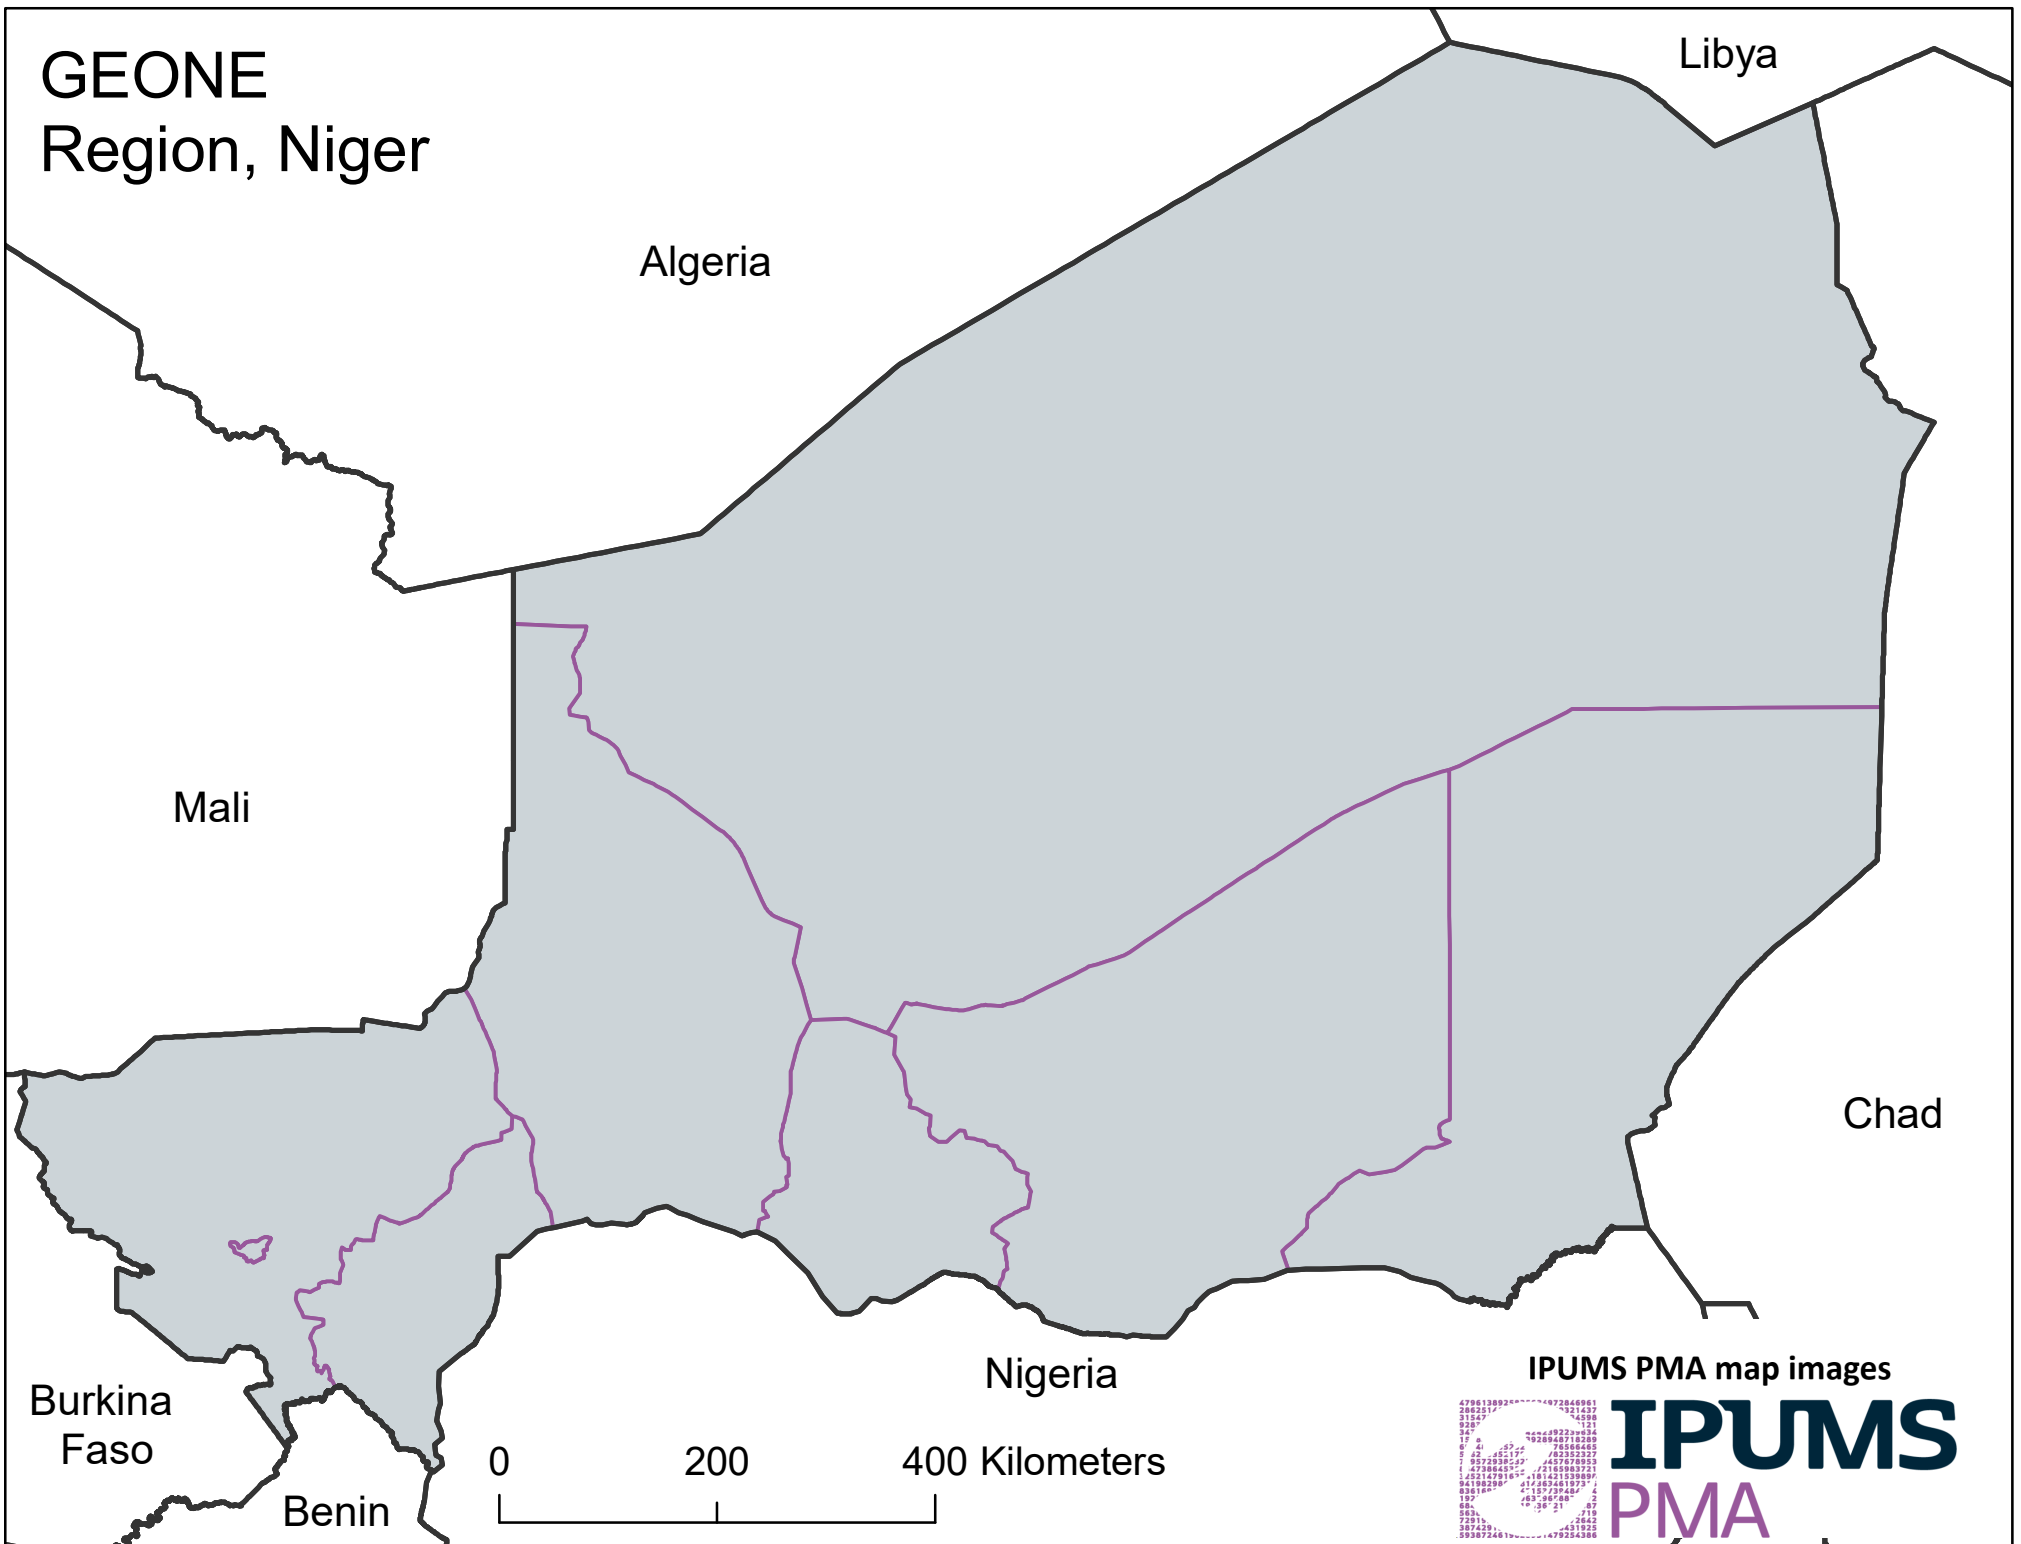

GEONE Region, Niger

IPUMS PMA map images

IPUMS
PMA